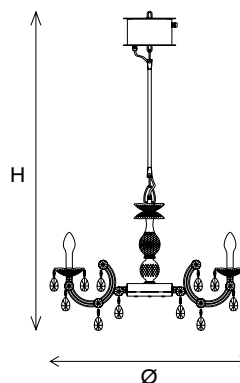

(Premium version recommended for internal use only)

DRYLIGHT RGB - W - LED

DRYLIGHT S6

CE  IP66

TECHNICAL INFORMATION

Ø	75 cm / 29.52"
H	125 cm / 49.21"
W EXTREME	7,3 kg / 16,09 lb
W PREMIUM	8,7 kg / 19,18 lb
H ROD 45	45 cm / 17.71"