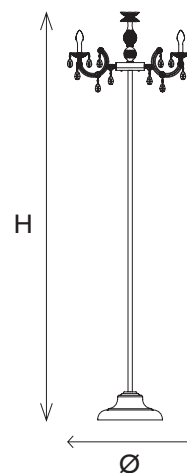

CE IP66

TECHNICAL INFORMATION

Ø	75 cm / 29.52"
H	245 cm / 96.45"

INTEGRATED LED LIGHTING

	6×White LED source – 3000 K 13 W tot – 1600 Nominal lumen (driver included) Not Dimmable
USA	6×White LED source – 3000 K 13 W tot – 1600 Nominal lumen (driver included) 1-10V + PUSH

DRYLIGHT STL6 RGB-W PORTABLE

CE IP66

TECHNICAL INFORMATION

Ø	75 cm / 29.52"
H	245 cm / 96.45"

INTEGRATED LED LIGHTING

	6×RGB-W LED source 24 W tot (driver included) Dimmable
USA	6×RGB-W LED source 24 W tot (driver included) Dimmable