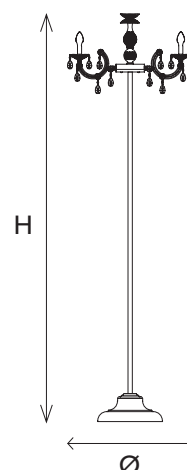

DRYLIGHT STL6 WHITE PORTABLE

CE IP66

TECHNICAL INFORMATION

Ø	75 cm / 29.52"
H	245 cm / 96.45"

INTEGRATED LED LIGHTING

	6×White LED source – 3000 K 13 W tot – 1600 Nominal lumen (driver included) Not Dimmable
USA	6×White LED source – 3000 K 13 W tot – 1600 Nominal lumen (driver included) 1-10V + PUSH