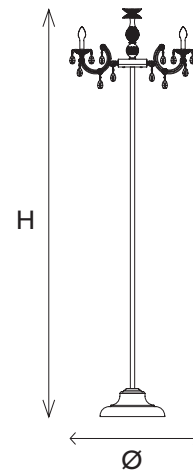

DRYLIGHT RGB - W - LED

DRYLIGHT STL6 WHITE

CE IP66

TECHNICAL INFORMATION

Ø	75 cm / 29.52"
H	245 cm / 96.45"

INTEGRATED LED LIGHTING

6×White LED source – 3000 K
 13 W tot – 1600 Nominal lumen (driver included)
 Not Dimmable

USA

6×White LED source – 3000 K
 13 W tot – 1600 Nominal lumen (driver included)
 1-10V + PUSH

DRYLIGHT STL6 RGB-W

CE IP66

TECHNICAL INFORMATION

Ø	75 cm / 29.52"
H	245 cm / 96.45"

INTEGRATED LED LIGHTING

6×RGB-W LED source 24 W tot (driver included)
 Dimmable