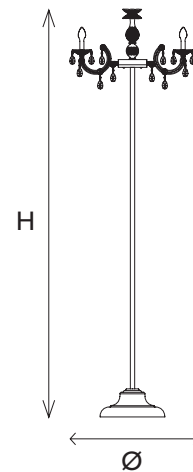

DRYLIGHT RGB - W - LED

DRYLIGHT STL6 WHITE

CE IP66

TECHNICAL INFORMATION

Ø	75 cm / 29.52"
H	245 cm / 96.45"

INTEGRATED LED LIGHTING

6×White LED source – 3000 K
 13 W tot – 1600 Nominal lumen (driver included)
 Not Dimmable

USA

6×White LED source – 3000 K
 13 W tot – 1600 Nominal lumen (driver included)
 1-10V + PUSH

DRYLIGHT STL6 RGB-W

CE IP66

TECHNICAL INFORMATION

Ø	75 cm / 29.52"
H	245 cm / 96.45"

INTEGRATED LED LIGHTING

6×RGB-W LED source 24 W tot (driver included)
 Dimmable