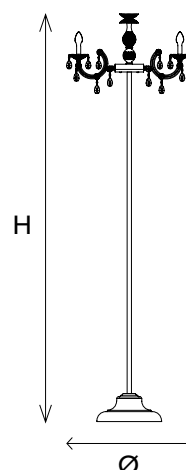

DRYLIGHT RGB - W - LED

DRYLIGHT STL6

CE IP66

TECHNICAL INFORMATION

Ø	75 cm / 29.52"
H	245 cm / 96.45"

LED WHITE 6×LED source – 3000 K – 18 W tot – 1680 Nominal lumen
 (driver included) Not Dimmable

LED RGB-W 6×LED source – 24 W tot (driver included) Dimmable

DRYLIGHT® technology with IP65 protection level: complete safety in any weather conditions.
 International MASIERO's patent.
 Battery: 10 hours autonomy. 5 hours to recharge.

TECHNICAL INFORMATION

Ø	75 cm / 29.52"
H	245 cm / 96.45"