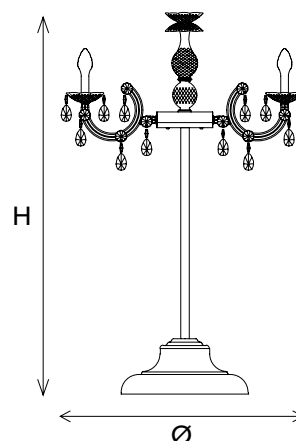

DRYLIGHT TL6

CE IP65