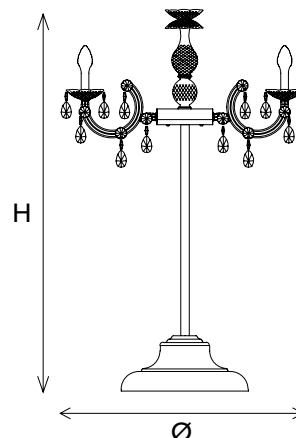

Tecnologia DRYLIGHT® con protezione IP65:
sicurezza totale in ogni condizione climatica.
Brevetto internazionale MASIERO.

DRYLIGHT® technology with IP65 protection level: complete safety in any weather conditions. International MASIERO's patent.

TECHNICAL INFORMATION

Ø 75 cm / 29.52"
H 120 cm / 47.24"

LED WHITE 6×LED source – 3000 K – 18 W tot – 1680 Nominal lumen (driver included) Not Dimmable

LED RGB-W 6×LED source – 24 W tot (driver included) Dimmable

MATERIALI Materials

DRYLIGHT EXTREME
Pendagli in policarbonato
Polycarbonate pendants

DRYLIGHT PREMIUM
Pendagli in cristallo
Crystal pendants
(Versione Premium consigliata per uso interno)
(Premium version recommended for internal use only)