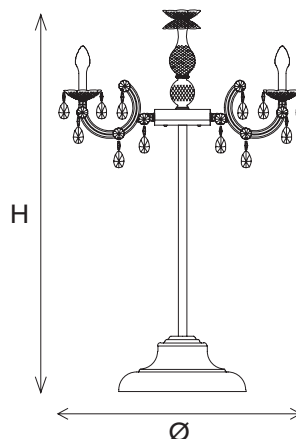

DRYLIGHT RGB - W - LED

DRYLIGHT TL6 WHITE

CE IP66

TECHNICAL INFORMATION

Ø	75 cm / 29.52"
H	120 cm / 47.24"

INTEGRATED LED LIGHTING

6×White LED source – 3000 K
13 W tot – 1600 Nominal lumen (driver included)
Not Dimmable

USA

6×White LED source – 3000 K
13 W tot – 1600 Nominal lumen (driver included)
1-10V + PUSH

DRYLIGHT TL6 RGB-W

CE IP66

TECHNICAL INFORMATION

Ø	75 cm / 29.52"
H	120 cm / 47.24"

INTEGRATED LED LIGHTING

6×RGB-W LED source 24 W tot (driver included)
Dimmable