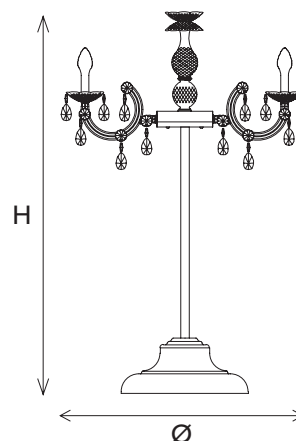

DRYLIGHT RGB - W - LED

DRYLIGHT TL6 WHITE

CE IP66

TECHNICAL INFORMATION

Ø	75 cm / 29.52"
H	120 cm / 47.24"

INTEGRATED LED LIGHTING

6×White LED source – 3000 K
13 W tot – 1600 Nominal lumen (driver included)
Not Dimmable

USA

6×White LED source – 3000 K
13 W tot – 1600 Nominal lumen (driver included)
1-10V + PUSH

DRYLIGHT TL6 RGB-W

CE IP66

TECHNICAL INFORMATION

Ø	75 cm / 29.52"
H	120 cm / 47.24"

INTEGRATED LED LIGHTING

6×RGB-W LED source 24 W tot (driver included)
Dimmable