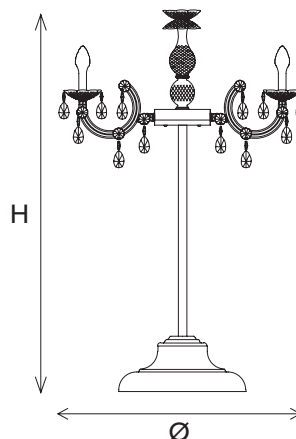

(Versione Premium consigliata per uso interno)

(Premium version recommended for internal use only)

DRYLIGHT RGB - W - LED

DRYLIGHT TL6 WHITE PORTABLE

CE IP66

TECHNICAL INFORMATION

Ø	75 cm / 29.52"
H	120 cm / 47.24"

INTEGRATED LED LIGHTING

6×White LED source – 3000 K
13 W tot – 1600 Nominal lumen (driver included)
Not Dimmable

USA

6×White LED source – 3000 K
13 W tot – 1600 Nominal lumen (driver included)
1-10V + PUSH

DRYLIGHT TL6 RGB-W PORTABLE

CE IP66

TECHNICAL INFORMATION

Ø	75 cm / 29.52"
H	120 cm / 47.24"

INTEGRATED LED LIGHTING

6×RGB-W LED source 24 W tot (driver included)
Dimmable

USA

6×RGB-W LED source 24 W tot (driver included)
Dimmable