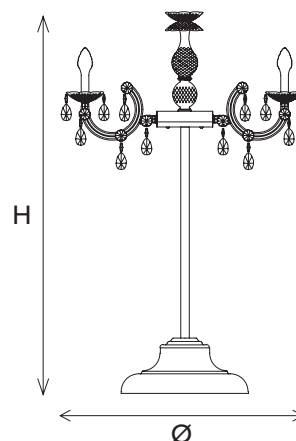

(Versione Premium consigliata per uso interno)

(Premium version recommended for internal use only)

DRYLIGHT RGB - W - LED

DRYLIGHT TL6 WHITE PORTABLE

CE IP66

TECHNICAL INFORMATION

Ø	75 cm / 29.52"
H	120 cm / 47.24"