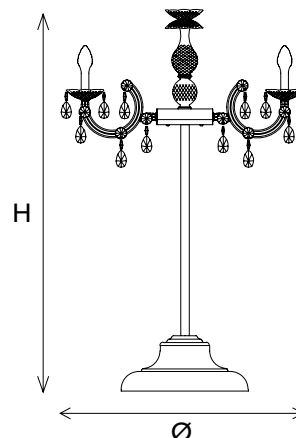

DRYLIGHT TL6

CE IP66