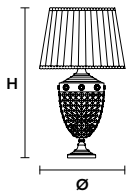

USA 3×E26×60 W max
(not included)

ELEGANTIA PL1

Ceiling

CE

TECHNICAL INFORMATIONS

Ø 20 cm / 7.87"

H 25 cm / 9.84"

WW 1×E27×60 W max

USA 1×E26×60 W max
(not included)

ELEGANTIA A2+1

Applique

TECHNICAL INFORMATION

L 38 cm / 14.96"
SP 20 cm / 7.87"
H 60 cm / 23.62"

WW 3×E14×40 W max
USA 3×E12×40 W max
(not included)

SHADE

NO
 LAMPSHADES
 INCLUDED

ELEGANTIA STL3

Floor lamp

TECHNICAL INFORMATION

Ø 45 cm / 17.72"
H 180 cm / 70.87"

WW 3×E14×40 W max
USA 3×E12×40 W max
(not included)

SHADE

PON-BD/16/WH
 PON-BD/16/IV

ELEGANTIA TL2 G

Table lamp

TECHNICAL INFORMATION

Ø 40 cm / 15.75"
H 75 cm / 29.53"

WW 2×E27×60 W max
USA 2×E26×60 W max
(not included)

SHADE

PON-BD/40/WH
 PON-BD/40/IV

ELEGANTIA TL1 P

Table lamp