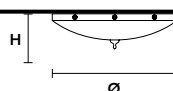

Ø 45 cm / 17.72"
H 60 cm / 23.62"

SHADE

NO LAMPSHADES
INCLUDED

WW 3×E14×40 W max
1×E27×60 W max
USA 3×E12×40 W max
1×E26×60 W max
(not included)

ELEGANTIA 1

Suspension

TECHNICAL INFORMATION

Ø 20 cm / 7.87"
H 55 cm / 21.65"

WW 1×E27×60 W max
USA 1×E26×60 W max
(not included)

ELEGANTIA PLV4

Ceiling

CE

TECHNICAL INFORMATIONS

Ø 60 cm / 23.62"

H 22 cm / 8.66"

WW 4×E27×60 W max

USA 4×E26×60 W max
(not included)

ELEGANTIA PLV3

Ceiling

CE

TECHNICAL INFORMATIONS

Ø 40 cm / 15.75"

H 20 cm / 7.87"

WW 3×E27×60 W max

USA 3×E26×60 W max
(not included)

ELEGANTIA PL4

Ceiling

CE

TECHNICAL INFORMATIONS

Ø 60 cm / 23.62"

H 22 cm / 8.66"

WW 4×E27×60 W max