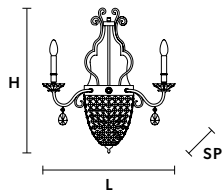

USA 3×E26×60 W max
(not included)

ELEGANTIA PL4

Ceiling

CE

TECHNICAL INFORMATIONS

Ø 60 cm / 23.62"

H 22 cm / 8.66"

WW 4×E27×60 W max

USA 4×E26×60 W max
(not included)

ELEGANTIA PL3

Ceiling

CE

TECHNICAL INFORMATIONS

Ø 40 cm / 15.75"

H 20 cm / 7.87"

WW 3×E27×60 W max

USA 3×E26×60 W max
(not included)

ELEGANTIA PL1

Ceiling

CE

TECHNICAL INFORMATIONS

Ø 20 cm / 7.87"

H 25 cm / 9.84"

WW 1×E27×60 W max

USA 1×E26×60 W max
(not included)

ELEGANTIA A2+1

Applique

TECHNICAL INFORMATION

L 38 cm / 14.96"
SP 20 cm / 7.87"
H 60 cm / 23.62"

WW 3×E14×40 W max
USA 3×E12×40 W max
(not included)

SHADE

NO
 LAMPSHADES
 INCLUDED