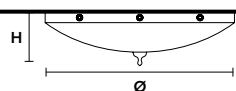

TECHNICAL INFORMATION

Ø 85 cm / 33.46"
H 65 cm / 25.60"

SHADE

NO LAMPSHADES
INCLUDED

WW 8×E14×40 W max
1×E27×60 W max
USA 8×E12×40 W max
1×E26×60 W max
(not included)

ELEGANTIA 3+1

Chandelier

TECHNICAL INFORMATION

Ø 45 cm / 17.72"
H 60 cm / 23.62"

SHADE

NO LAMPSHADES
INCLUDED

WW 3×E14×40 W max
1×E27×60 W max
USA 3×E12×40 W max
1×E26×60 W max
(not included)

ELEGANTIA 1

Suspension

TECHNICAL INFORMATION

Ø 20 cm / 7.87"
H 55 cm / 21.65"

WW 1×E27×60 W max
USA 1×E26×60 W max
(not included)

ELEGANTIA PLV4

Ceiling

CE

TECHNICAL INFORMATIONS

Ø 60 cm / 23.62"

H 22 cm / 8.66"

WW 4×E27×60 W max