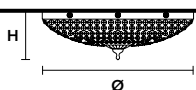

WW 1×E27×60 W max
USA 1×E26×60 W max
(not included)

ELEGANTIA PLV4

Ceiling

CE

TECHNICAL INFORMATIONS

Ø 60 cm / 23.62"

H 22 cm / 8.66"

WW 4×E27×60 W max

USA 4×E26×60 W max
(not included)

ELEGANTIA PLV3

Ceiling

CE

TECHNICAL INFORMATIONS

Ø 40 cm / 15.75"

H 20 cm / 7.87"

WW 3×E27×60 W max

USA 3×E26×60 W max
(not included)

ELEGANTIA PL4

Ceiling

CE

TECHNICAL INFORMATIONS

Ø 60 cm / 23.62"

H 22 cm / 8.66"

WW 4×E27×60 W max