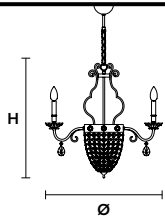

Chandelier

TECHNICAL INFORMATION

Ø 110 cm / 43.40"
H 65 cm / 25.60"

SHADE

NO LAMPSHADES
INCLUDED

WW 12×E14×40 W max
1×E27×60 W max
USA 12×E12×40 W max
1×E26×60 W max
(not included)

ELEGANTIA 8+1

Chandelier

TECHNICAL INFORMATION

Ø 85 cm / 33.46"
H 65 cm / 25.60"

SHADE

NO LAMPSHADES
INCLUDED

WW 8×E14×40 W max
1×E27×60 W max
USA 8×E12×40 W max
1×E26×60 W max
(not included)

ELEGANTIA 3+1

Chandelier

TECHNICAL INFORMATION

Ø 45 cm / 17.72"
H 60 cm / 23.62"

SHADE

NO LAMPSHADES
INCLUDED

WW 3×E14×40 W max
1×E27×60 W max
USA 3×E12×40 W max
1×E26×60 W max
(not included)

ELEGANTIA 1

Suspension

TECHNICAL INFORMATION

Ø 20 cm / 7.87"
H 55 cm / 21.65"

WW 1×E27×60 W max
USA 1×E26×60 W max
(not included)

ELEGANTIA PLV4

Ceiling

CE

TECHNICAL INFORMATIONS

Ø 60 cm / 23.62"

H 22 cm / 8.66"

WW 4×E27×60 W max