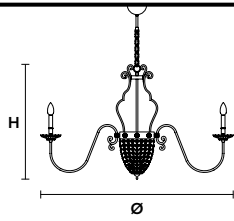

Chandelier

Suspension

Applique

Ceiling

Table lamp

Floor lamp

Standard chain for all chandeliers

ELEGANTIA 12+1

Chandelier

TECHNICAL INFORMATION

Ø 110 cm / 43.40"
H 65 cm / 25.60"

SHADE

NO LAMPSHADES
INCLUDED

WW 12×E14×40 W max
1×E27×60 W max
USA 12×E12×40 W max
1×E26×60 W max
(not included)

ELEGANTIA 8+1

Chandelier

TECHNICAL INFORMATION

Ø 85 cm / 33.46"
H 65 cm / 25.60"

SHADE

NO LAMPSHADES
INCLUDED

WW 8×E14×40 W max
1×E27×60 W max
USA 8×E12×40 W max
1×E26×60 W max
(not included)

ELEGANTIA 3+1

Chandelier

TECHNICAL INFORMATION

Ø 45 cm / 17.72"
H 60 cm / 23.62"

SHADE

NO LAMPSHADES
INCLUDED

WW 3×E14×40 W max
1×E27×60 W max
USA 3×E12×40 W max
1×E26×60 W max
(not included)

ELEGANTIA 1

Suspension

TECHNICAL INFORMATION

Ø 20 cm / 7.87"
H 55 cm / 21.65"