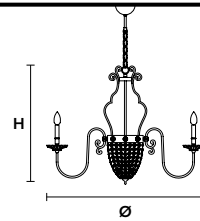

Chandelier

TECHNICAL INFORMATION

Ø 110 cm / 43.40"
H 65 cm / 25.60"

SHADE

NO LAMPSHADES
INCLUDED

WW 12×E14×40 W max
1×E27×60 W max
USA 12×E12×40 W max
1×E26×60 W max
(not included)

ELEGANTIA 8+1

Chandelier

TECHNICAL INFORMATION

Ø 85 cm / 33.46"
H 65 cm / 25.60"

SHADE

NO LAMPSHADES
INCLUDED

WW 8×E14×40 W max
1×E27×60 W max
USA 8×E12×40 W max
1×E26×60 W max
(not included)

ELEGANTIA 3+1

Chandelier

TECHNICAL INFORMATION

Ø 45 cm / 17.72"
H 60 cm / 23.62"

SHADE

NO LAMPSHADES
INCLUDED

WW 3×E14×40 W max
1×E27×60 W max
USA 3×E12×40 W max
1×E26×60 W max
(not included)

ELEGANTIA 1

Suspension

TECHNICAL INFORMATION

Ø 20 cm / 7.87"
H 55 cm / 21.65"

WW 1×E27×60 W max
USA 1×E26×60 W max
(not included)

ELEGANTIA PLV4

Ceiling

CE

TECHNICAL INFORMATIONS

Ø 60 cm / 23.62"

H 22 cm / 8.66"

WW 4×E27×60 W max