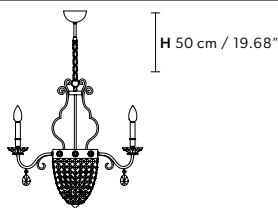

Chandelier

Suspension

Applique

Ceiling

Table lamp

Floor lamp

Standard chain for all chandeliers

ELEGANTIA 12+1

Chandelier

TECHNICAL INFORMATION

Ø 110 cm / 43.40"
H 65 cm / 25.60"

SHADE

NO LAMPSHADES
INCLUDED

WW 12×E14×40 W max
1×E27×60 W max
USA 12×E12×40 W max
1×E26×60 W max
(not included)

ELEGANTIA 8+1

Chandelier

TECHNICAL INFORMATION

Ø 85 cm / 33.46"
H 65 cm / 25.60"

SHADE

NO LAMPSHADES
INCLUDED

WW 8×E14×40 W max
1×E27×60 W max
USA 8×E12×40 W max
1×E26×60 W max
(not included)

ELEGANTIA 3+1

Chandelier

TECHNICAL INFORMATION

Ø 45 cm / 17.72"
H 60 cm / 23.62"

SHADE

NO LAMPSHADES
INCLUDED

WW 3×E14×40 W max
1×E27×60 W max
USA 3×E12×40 W max
1×E26×60 W max
(not included)

ELEGANTIA 1

Suspension

TECHNICAL INFORMATION

Ø 20 cm / 7.87"
H 55 cm / 21.65"