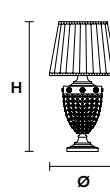

USA 3×E26×60 W max
(not included)

ELEGANTIA PL1

Ceiling

CE

TECHNICAL INFORMATIONS

Ø 20 cm / 7.87"

H 25 cm / 9.84"

WW 1×E27×60 W max

ELEGANTIA STL3

Floor lamp

TECHNICAL INFORMATION

Ø 45 cm / 17.72"
H 180 cm / 70.87"

WW 3×E14×40 W max
USA 3×E12×40 W max
(not included)

SHADE

PON-BD/16/WH
 PON-BD/16/IV

ELEGANTIA TL2 G

Table lamp

TECHNICAL INFORMATION

Ø 40 cm / 15.75"
H 75 cm / 29.53"

WW 2×E27×60 W max
USA 2×E26×60 W max
(not included)

SHADE

PON-BD/40/WH
 PON-BD/40/IV

ELEGANTIA TL1 P

Table lamp

TECHNICAL INFORMATION

Ø 20 cm / 7.87"
H 35 cm / 13.78"

WW 1×E14×40 W max
USA 1×E12×40 W max
(not included)

SHADE

PON-BD/20/WH
 PON-BD/20/IV