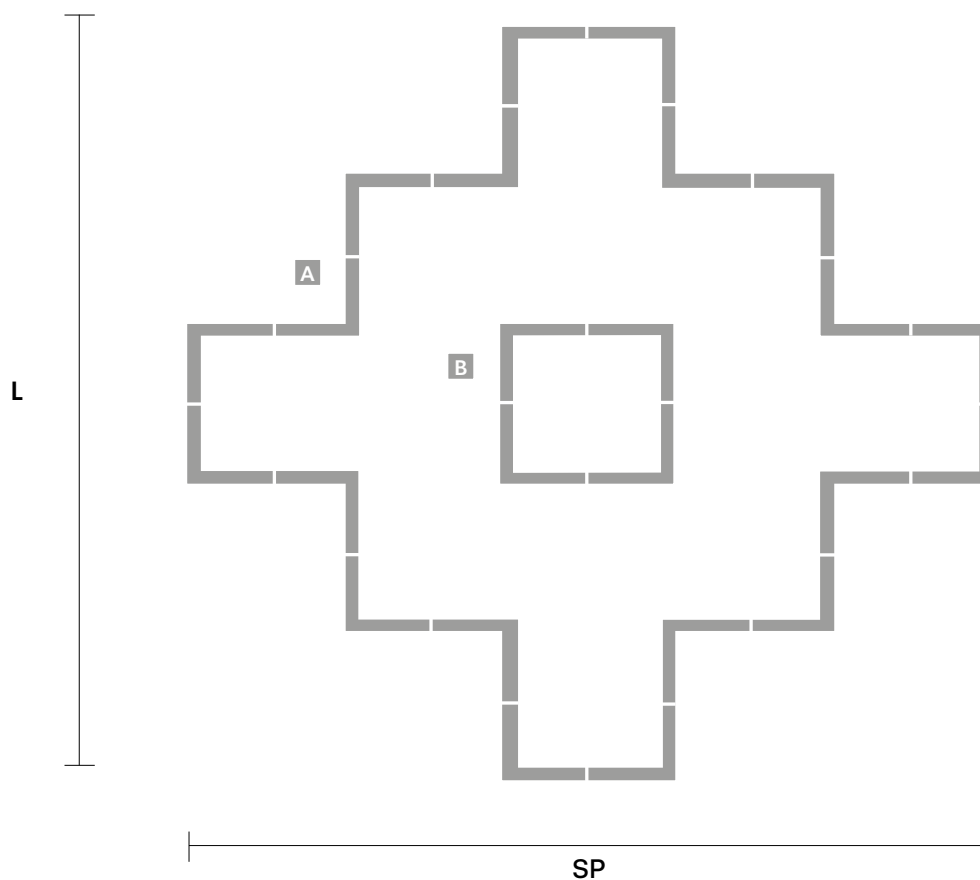

# GALASSIA M1 SNG

L 180 cm / 70.86"  
 SP 180 cm / 70.86"  
 H 50 cm / 19.68"  
 W 70 kg / 154.32 lb

LED x 86,4 W CRI > 95 3000K -  
 11112 Nominal lumen  
**Dimmable: 1-10V**  
 (1 x driver recessed)

**Composition :**

- A Outside**  
20 x Corner 20x20
- B Inside**  
4 x Corner 20x20

: for the US market, refer to the relevant price list.