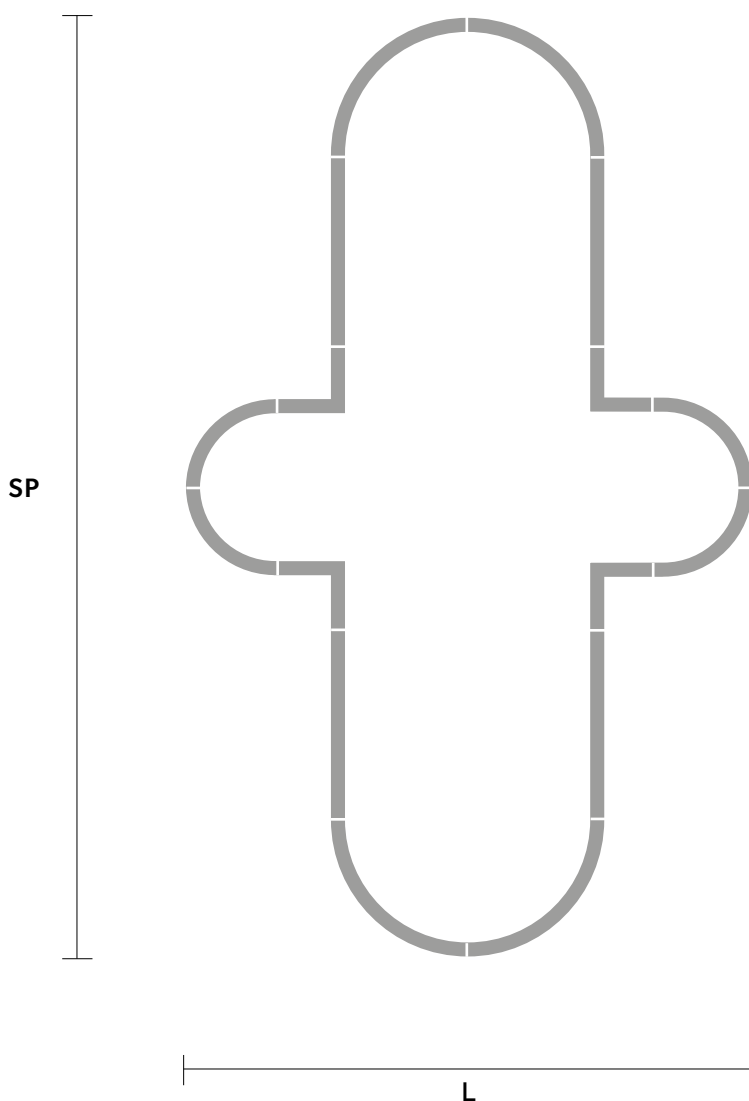

## Pendants

TRANSPARENT  
Half cut glass /  
Cut crystal /  
Premium Crystal

TR Transparent

# GALASSIA O3 SNG

L	257 cm / 101.18"	LED x 79,2W CRI > 95
SP	156 cm / 61.41"	3000K - 10197 Nominal lumen
H	25 cm / 9.84"	Dimmable: 1-10V
W	40 kg / 88.18 lb	(1 x driver recessed)

**Composition :**

- 4 x Corner 20x20
- 4 x Straight 50
- 4 x Arch 50
- 4 x Arch 75