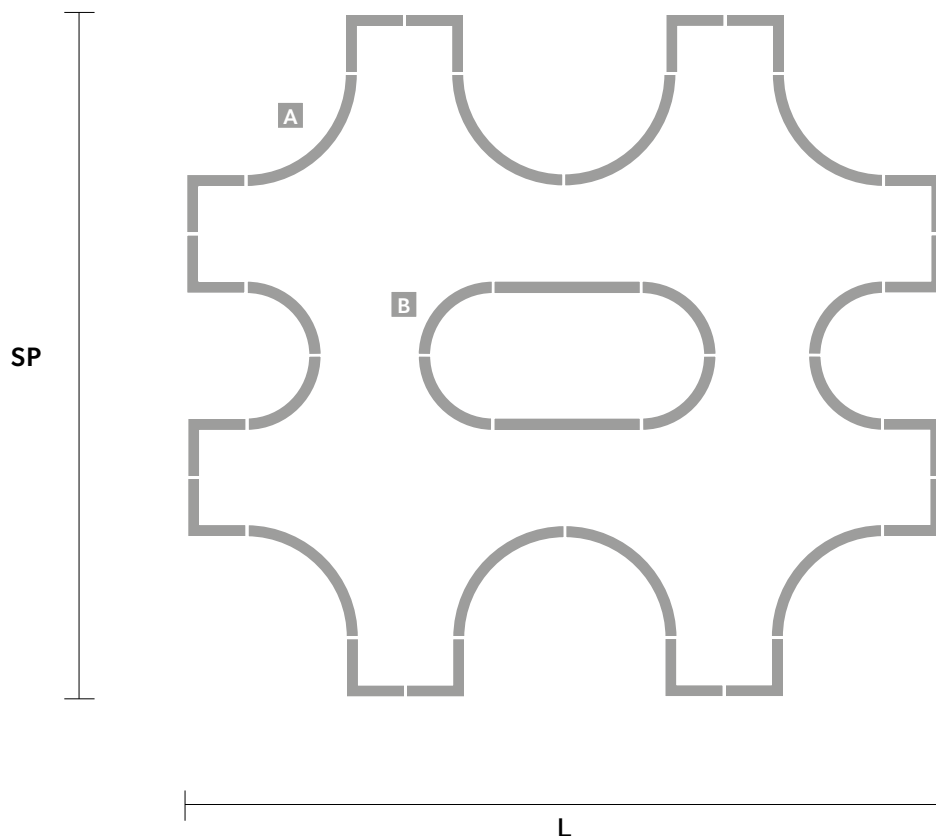

# GALASSIA P1 SNG

L 252 cm / 99.21"  
 SP 226 cm / 88.97"  
 H 50 cm / 19.68"  
 W 110 kg / 242.50 lb

LED x 151,2W CRI > 95 3000K -  
 19467 Nominal lumen  
**Dimmable: 1-10V**  
 (1 x driver recessed)

**Composition :**

- A** Outside H50  
 16 x Corner 20x20  
 4 x Arch 50  
 8 x Arch 75
- B** Inside H50  
 2 x Straight 50  
 4 x Arch 50

: for the US market, refer to the relevant price list.