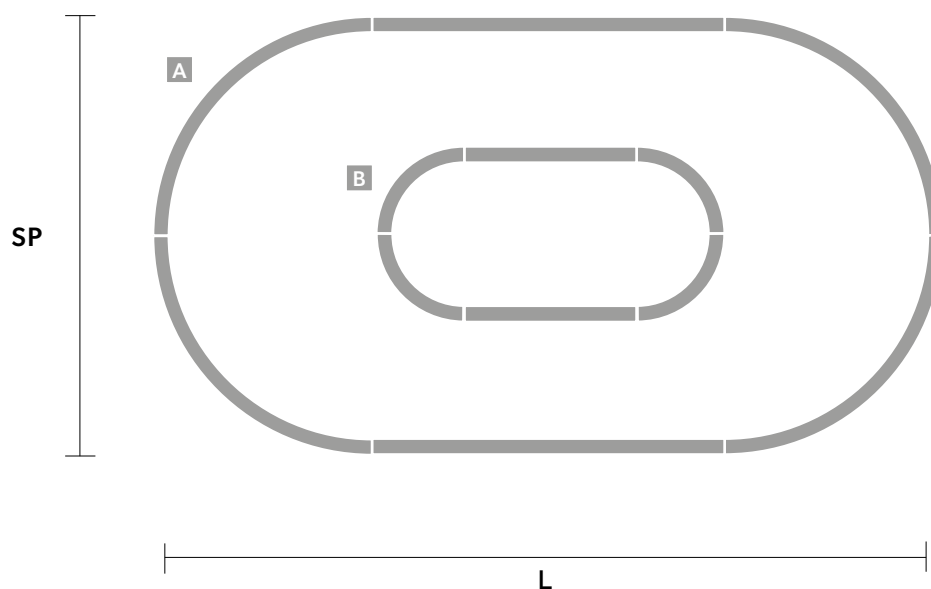

TR Trasparente
Transparent

GALASSIA Q1 SNG

L 227 cm / 89.37"
 SP 126 cm / 49.60"
 H 100 cm / 39.37"
 W 80 kg / 176.37 lb

LED x 96,8W CRI > 95 3000K -
 12462 Nominal lumen
Dimmable: 1-10V
 (1 x driver recessed)

Composition :

- A** Outside H50
 4 x Arch 125
 2 x Straight 100
- B** Inside H100
 4 x Arch 50
 2 x Straight 50

: for the US market, refer to the relevant price list.