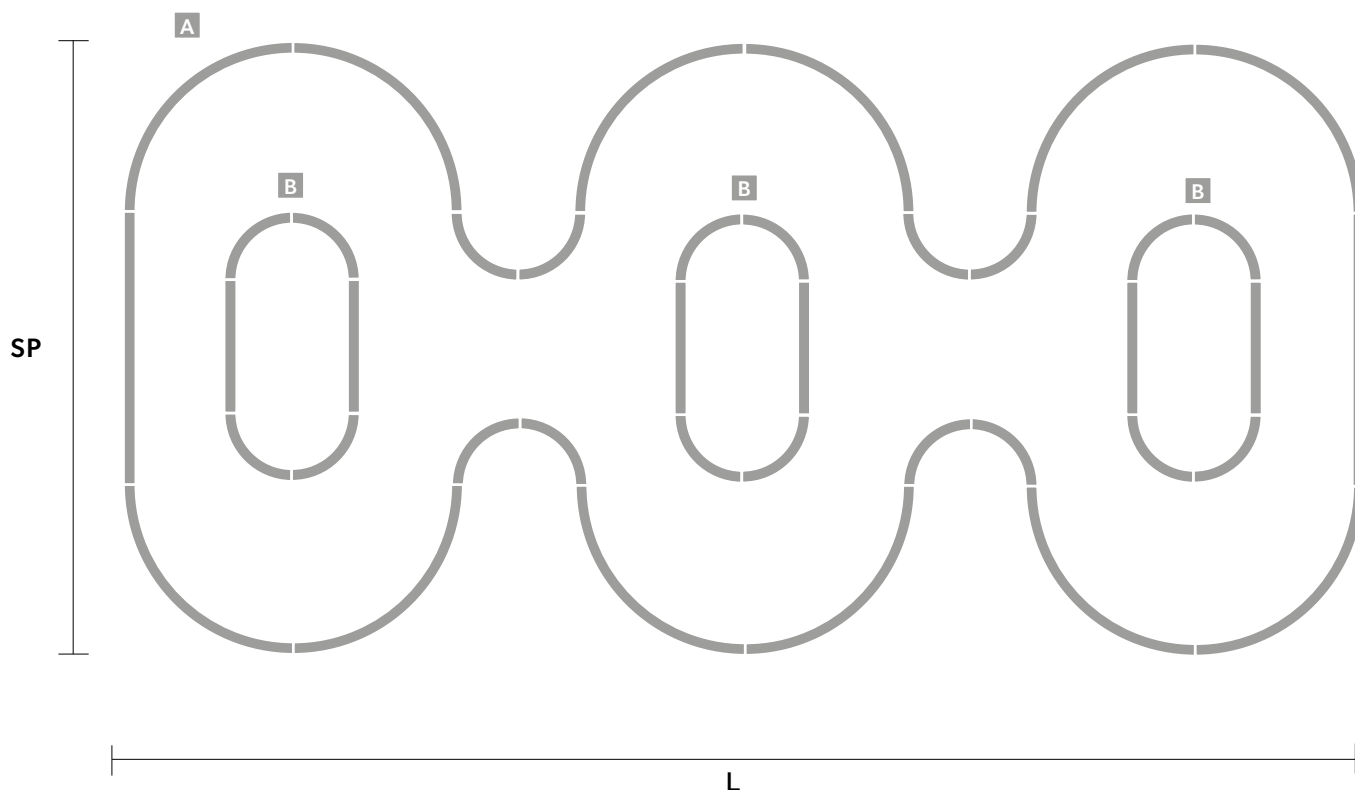

# GALASSIA Q1 TPL

L	461 cm / 181.49"	LED x 276W CRI > 95
SP	227 cm / 89.37"	3000K - 35535 Nominal lumen
H	100 cm / 39.37"	<b>Dimmable: 1-10V</b>
W	220 kg / 485.01 lb	<i>(1 x driver recessed)</i>

**Composition :**

- A** Outside H50  
12 x Arch 125  
8 x Arch 50  
2 x Straight 100
- B** Inside H100 (x3)  
4 x Arch 50  
2 x Straight 50

Ⓜ : for the US market, refer to the relevant price list.