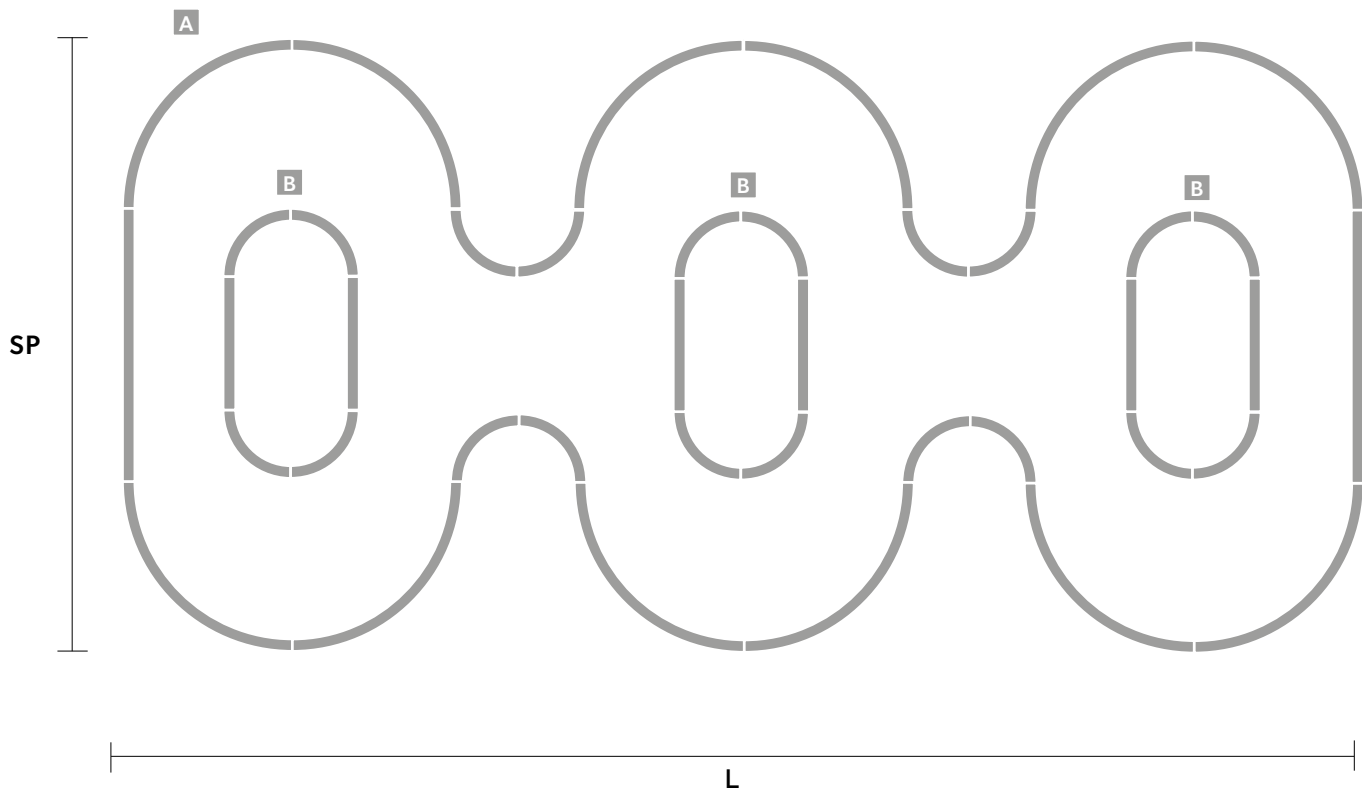

# GALASSIA Q1 TPL

L 461 cm / 181.49"  
 SP 227 cm / 89.37"  
 H 100 cm / 39.37"  
 W 220 kg / 485.01 lb

LED x 276W CRI > 95 3000K -  
 35535 Nominal lumen  
**Dimmable: 1-10V**  
 (1 x driver recessed)

**Composition :**

- A** Outside H50  
 12 x Arch 125  
 8 x Arch 50  
 2 x Straight 100
- B** Inside H100 (x3)  
 4 x Arch 50  
 2 x Straight 50

: for the US market, refer to the relevant price list.