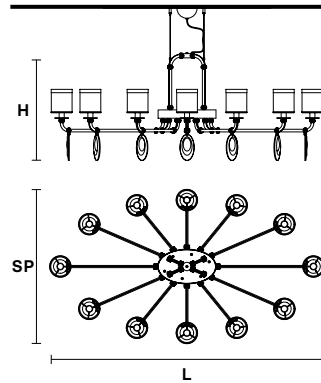

⦿ 12×E14×40 W max  
**USA** 12×E12×40 W max  
*(not included)*

Paralumi/Shade SHA/14/IV

**OLYMPIA RD 15**

**Ø** 105 cm / 41.33"  
**H** 84 cm / 33.07"

⦿ 15×E14×40 W max  
**USA** 15×E12×40 W max  
*(not included)*

Paralumi/Shade SHA/14/IV

**OLYMPIA ELLIPSE 8**

**L** 120 cm / 47.24"  
**SP** 70 cm / 27.55"  
**H** 64 cm / 25.19"

⦿ 8×E14×40 W max  
**USA** 8×E12×40 W max  
*(not included)*

Paralumi/Shade SHA/14/IV

**OLYMPIA ELLIPSE 12**

**L** 160 cm / 62.99"  
**SP** 90 cm / 35.43"  
**H** 64 cm / 25.19"

⦿ 12×E14×40 W max  
**USA** 12×E12×40 W max  
*(not included)*

Paralumi/Shade SHA/14/IV

**OLYMPIA A1**

**OLYMPIA A2**

**L** 12.5 cm / 4.92"  
**SP** 18 cm / 7.08"  
**H** 38 cm / 14.96"

**L** 31 cm / 12.20"  
**SP** 16 cm / 6.29"  
**H** 38 cm / 14.96"

1×E14×40 W max  
**USA** 1×E12×40 W max  
*(not included)*

2×E14×40 W max  
**USA** 2×E12×40 W max  
*(not included)*

Paralumi/Shade SHA/14/IV