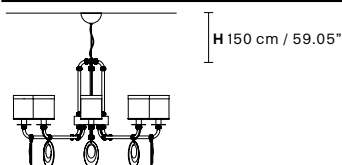

Standard cables for all suspensions