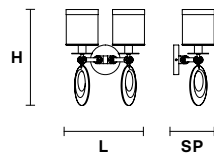

Paralumi/Shade SHA/14/IV

**OLYMPIA ELLIPSE 8**

**L** 120 cm / 47.24"  
**SP** 70 cm / 27.55"  
**H** 64 cm / 25.19"

⦿ 8×E14×40 W max  
**USA** 8×E12×40 W max  
*(not included)*

Paralumi/Shade SHA/14/IV

**OLYMPIA ELLIPSE 12**

**L** 160 cm / 62.99"  
**SP** 90 cm / 35.43"  
**H** 64 cm / 25.19"

⦿ 12×E14×40 W max  
**USA** 12×E12×40 W max  
*(not included)*

Paralumi/Shade SHA/14/IV

**OLYMPIA A1**

**OLYMPIA A2**

**L** 12.5 cm / 4.92"  
**SP** 18 cm / 7.08"  
**H** 38 cm / 14.96"

**L** 31 cm / 12.20"  
**SP** 16 cm / 6.29"  
**H** 38 cm / 14.96"

1×E14×40 W max  
**USA** 1×E12×40 W max  
*(not included)*

2×E14×40 W max  
**USA** 2×E12×40 W max  
*(not included)*

Paralumi/Shade SHA/14/IV