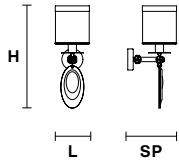

Paralumi/Shade SHA/14/IV

**OLYMPIA ELLIPSE 8**

**L** 120 cm / 47.24"  
**SP** 70 cm / 27.55"  
**H** 64 cm / 25.19"

⦿ 8×E14×40 W max  
**USA** 8×E12×40 W max  
*(not included)*

Paralumi/Shade SHA/14/IV

**OLYMPIA ELLIPSE 12**

**L** 160 cm / 62.99"  
**SP** 90 cm / 35.43"  
**H** 64 cm / 25.19"

⦿ 12×E14×40 W max  
**USA** 12×E12×40 W max  
*(not included)*

Paralumi/Shade SHA/14/IV

**OLYMPIA A1**

**OLYMPIA A2**

**L** 12.5 cm / 4.92"  
**SP** 18 cm / 7.08"  
**H** 38 cm / 14.96"

**L** 31 cm / 12.20"  
**SP** 16 cm / 6.29"  
**H** 38 cm / 14.96"

1×E14×40 W max  
**USA** 1×E12×40 W max  
*(not included)*

2×E14×40 W max  
**USA** 2×E12×40 W max  
*(not included)*

Paralumi/Shade SHA/14/IV