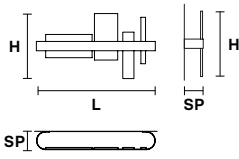

RIBBON A65

RIBBON A37

L 65 cm / 25.59"
SP 10 cm / 3.93"
H 33 cm / 12.99"

L 37 cm / 14.56"
SP 10 cm / 3.93"
H 33 cm / 12.99"

UP LED x 5.8W CRI>95
3000K - 594 Nominal lm
DOWN LED x 5.8 W CRI>95
3000K - 594 Nominal lm
Dimmable: 1-10V+PUSH

UP LED x 3.51W CRI>95
3000K - 324 Nominal lm
DOWN LED x 3.51 W CRI>95
3000K - 324 Nominal lm
Dimmable: 1-10V+PUSH