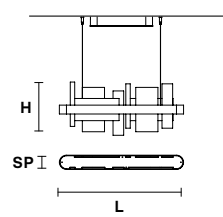

RIBBON S150

L	150 cm / 59.05"
SP	8 cm / 3.14"
H	33 cm / 12.99"
UP	LED x 17W CRI>95 3000K - 1296 Nominal lm
DOWN	LED x 33.5W CRI>95 3000K - 3024 Nominal lm
Dimmable:	0-10V

RIBBON S100

L	100 cm / 39.37"
SP	8 cm / 3.14"
H	33 cm / 12.99"
UP	LED x 9.36W CRI>95 3000K - 864 Nominal lm
DOWN	LED x 21.1 W CRI>95 3000K - 1944 Nominal lm
Dimmable:	0-10V

RIBBON S70

L	70 cm / 27.55"
SP	8 cm / 3.14"
H	33 cm / 12.99"
UP	LED x 7W CRI >95 3000K 927 Nominal lm
DOWN	LED x 15W CRI >95 3000K 2008 Nominal lm
Dimmable:	0-10V

RIBBON S80

L	80 cm / 31.49"
SP	80 cm / 31.49"
H	33 cm / 12.99"
UP	LED x 28.1W CRI>95 3000K - 3024 Nominal lm
DOWN	LED x 60.85 W CRI>95 3000K - 5184 Nominal lm
Dimmable:	0-10V

RIBBON S50

L	50 cm / 19.68"
SP	50 cm / 19.68"
H	33 cm / 12.99"
UP	LED x 15.21W CRI>95 3000K - 1404 Nominal lm
DOWN	LED x 32.76 W CRI>95 3000K - 3024 Nominal lm
Dimmable:	0-10V

: for the US market, refer to the relevant price list.

RIBBON A65**RIBBON A37**

L 65 cm / 25.59"
SP 10 cm / 3.93"
H 33 cm / 12.99"

L 37 cm / 14.56"
SP 10 cm / 3.93"
H 33 cm / 12.99"

UP LED x 5.8W CRI>95
 3000K - 594 Nominal lm
DOWN LED x 5.8 W CRI>95
 3000K - 594 Nominal lm
Dimmable: 1-10V+PUSH