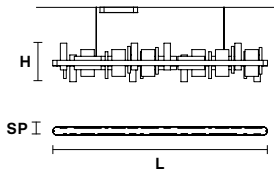

**Not available for Ribbon S80 and Ribbon S50*

Family

Suspension

Applique

Standard cables for all suspensions

RIBBON S200

L	200 cm / 78.74"
SP	8 cm / 3.14"
H	33 cm / 12.99"
UP	LED x 21.1W CRI>95 3000K - 1944 Nominal lm
DOWN	LED x 44.46 W CRI>95 3000K - 4104 Nominal lm
Dimmable:	0-10V

RIBBON S150

L	150 cm / 59.05"
SP	8 cm / 3.14"
H	33 cm / 12.99"
UP	LED x 17W CRI>95 3000K - 1296 Nominal lm
DOWN	LED x 33.5W CRI>95 3000K - 3024 Nominal lm
Dimmable:	0-10V

RIBBON S100

L	100 cm / 39.37"
SP	8 cm / 3.14"
H	33 cm / 12.99"
UP	LED x 9.36W CRI>95 3000K - 864 Nominal lm
DOWN	LED x 21.1 W CRI>95 3000K - 1944 Nominal lm
Dimmable:	0-10V

RIBBON S50

L	50 cm / 19.68"
SP	50 cm / 19.68"
H	33 cm / 12.99"
UP	LED x 15.21W CRI>95 3000K - 1404 Nominal lm
DOWN	LED x 32.76 W CRI>95 3000K - 3024 Nominal lm
Dimmable:	0-10V

: for the US market, refer to the relevant price list.