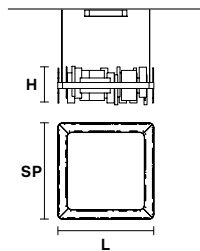

RIBBON S150

L	150 cm / 59.05"
SP	8 cm / 3.14"
H	33 cm / 12.99"
UP	LED x 17W CRI>95 3000K - 1296 Nominal lm
DOWN	LED x 33.5W CRI>95 3000K - 3024 Nominal lm
Dimmable:	0-10V

RIBBON S100

L	100 cm / 39.37"
SP	8 cm / 3.14"
H	33 cm / 12.99"
UP	LED x 9.36W CRI>95 3000K - 864 Nominal lm
DOWN	LED x 21.1 W CRI>95 3000K - 1944 Nominal lm
Dimmable:	0-10V

RIBBON S70

L	70 cm / 27.55"
SP	8 cm / 3.14"
H	33 cm / 12.99"
UP	LED x 7W CRI >95 3000K 927 Nominal lm
DOWN	LED x 15W CRI >95 3000K 2008 Nominal lm
Dimmable:	0-10V

RIBBON S80

L	80 cm / 31.49"
SP	80 cm / 31.49"
H	33 cm / 12.99"
UP	LED x 28.1W CRI>95 3000K - 3024 Nominal lm
DOWN	LED x 60.85 W CRI>95 3000K - 5184 Nominal lm
Dimmable:	0-10V

RIBBON S50

L	50 cm / 19.68"
SP	50 cm / 19.68"
H	33 cm / 12.99"
UP	LED x 15.21W CRI>95 3000K - 1404 Nominal lm
DOWN	LED x 32.76 W CRI>95 3000K - 3024 Nominal lm
Dimmable:	0-10V

: for the US market, refer to the relevant price list.

RIBBON A65**RIBBON A37**

L 65 cm / 25.59"
SP 10 cm / 3.93"
H 33 cm / 12.99"

L 37 cm / 14.56"
SP 10 cm / 3.93"
H 33 cm / 12.99"

UP LED x 5.8W CRI>95
 3000K - 594 Nominal lm
DOWN LED x 5.8 W CRI>95
 3000K - 594 Nominal lm
Dimmable: 1-10V+PUSH