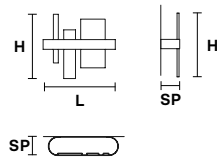

RIBBON A65

RIBBON A37

L 65 cm / 25.59"
SP 10 cm / 3.93"
H 33 cm / 12.99"

L 37 cm / 14.56"
SP 10 cm / 3.93"
H 33 cm / 12.99"

UP LED x 5.8W CRI>95
3000K - 594 Nominal lm
DOWN LED x 5.8 W CRI>95
3000K - 594 Nominal lm
Dimmable: 1-10V+PUSH

UP LED x 3.51W CRI>95
3000K - 324 Nominal lm
DOWN LED x 3.51 W CRI>95
3000K - 324 Nominal lm
Dimmable: 1-10V+PUSH