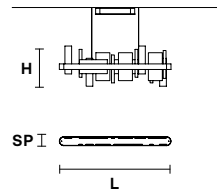

**Not available for Ribbon S80 and Ribbon S50*

Family

Suspension

Applique

Standard cables for all suspensions

RIBBON S200

L	200 cm / 78.74"
SP	8 cm / 3.14"
H	33 cm / 12.99"
UP	LED x 21.1W CRI>95 3000K - 1944 Nominal lm
DOWN	LED x 44.46 W CRI>95 3000K - 4104 Nominal lm
Dimmable:	0-10V

RIBBON S150

L	150 cm / 59.05"
SP	8 cm / 3.14"
H	33 cm / 12.99"
UP	LED x 17W CRI>95 3000K - 1296 Nominal lm
DOWN	LED x 33.5W CRI>95 3000K - 3024 Nominal lm
Dimmable:	0-10V

RIBBON S100

L	100 cm / 39.37"
SP	8 cm / 3.14"
H	33 cm / 12.99"
UP	LED x 9.36W CRI>95 3000K - 864 Nominal lm
DOWN	LED x 21.1 W CRI>95 3000K - 1944 Nominal lm
Dimmable:	0-10V

RIBBON S50

L	50 cm / 19.68"
SP	50 cm / 19.68"
H	33 cm / 12.99"
UP	LED x 15.21W CRI>95 3000K - 1404 Nominal lm
DOWN	LED x 32.76 W CRI>95 3000K - 3024 Nominal lm
Dimmable:	0-10V

: for the US market, refer to the relevant price list.

RIBBON A65**RIBBON A37**

L 65 cm / 25.59"
SP 10 cm / 3.93"
H 33 cm / 12.99"

L 37 cm / 14.56"
SP 10 cm / 3.93"
H 33 cm / 12.99"

UP LED x 5.8W CRI>95
 3000K - 594 Nominal lm
DOWN LED x 5.8 W CRI>95
 3000K - 594 Nominal lm
Dimmable: 1-10V+PUSH