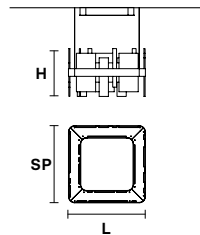

RIBBON S150

L	150 cm / 59.05"
SP	8 cm / 3.14"
H	33 cm / 12.99"
UP	LED x 17W CRI>95 3000K - 1296 Nominal lm
DOWN	LED x 33.5W CRI>95 3000K - 3024 Nominal lm
Dimmable:	0-10V

RIBBON S100

L	100 cm / 39.37"
SP	8 cm / 3.14"
H	33 cm / 12.99"
UP	LED x 9.36W CRI>95 3000K - 864 Nominal lm
DOWN	LED x 21.1 W CRI>95 3000K - 1944 Nominal lm
Dimmable:	0-10V

RIBBON S70

L	70 cm / 27.55"
SP	8 cm / 3.14"
H	33 cm / 12.99"
UP	LED x 7W CRI >95 3000K 927 Nominal lm
DOWN	LED x 15W CRI >95 3000K 2008 Nominal lm
Dimmable:	0-10V

RIBBON S80

L	80 cm / 31.49"
SP	80 cm / 31.49"
H	33 cm / 12.99"
UP	LED x 28.1W CRI>95 3000K - 3024 Nominal lm
DOWN	LED x 60.85 W CRI>95 3000K - 5184 Nominal lm
Dimmable:	0-10V

RIBBON S50

L	50 cm / 19.68"
SP	50 cm / 19.68"
H	33 cm / 12.99"
UP	LED x 15.21W CRI>95 3000K - 1404 Nominal lm
DOWN	LED x 32.76 W CRI>95 3000K - 3024 Nominal lm
Dimmable:	0-10V

: for the US market, refer to the relevant price list.

RIBBON A65**RIBBON A37**

L 65 cm / 25.59"
SP 10 cm / 3.93"
H 33 cm / 12.99"

L 37 cm / 14.56"
SP 10 cm / 3.93"
H 33 cm / 12.99"

UP LED x 5.8W CRI>95
 3000K - 594 Nominal lm
DOWN LED x 5.8 W CRI>95
 3000K - 594 Nominal lm
Dimmable: 1-10V+PUSH