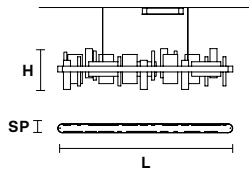

**Not available for Ribbon S80 and Ribbon S50*

Family

Suspension

Applique

Standard cables for all suspensions

RIBBON S200

L	200 cm / 78.74"
SP	8 cm / 3.14"
H	33 cm / 12.99"
UP	LED x 21.1W CRI>95 3000K - 1944 Nominal lm
DOWN	LED x 44.46 W CRI>95 3000K - 4104 Nominal lm
Dimmable:	0-10V

RIBBON S150

L	150 cm / 59.05"
SP	8 cm / 3.14"
H	33 cm / 12.99"
UP	LED x 17W CRI>95 3000K - 1296 Nominal lm
DOWN	LED x 33.5W CRI>95 3000K - 3024 Nominal lm
Dimmable:	0-10V

RIBBON S100

L	100 cm / 39.37"
SP	8 cm / 3.14"
H	33 cm / 12.99"
UP	LED x 9.36W CRI>95 3000K - 864 Nominal lm
DOWN	LED x 21.1 W CRI>95 3000K - 1944 Nominal lm
Dimmable:	0-10V

RIBBON S50

L	50 cm / 19.68"
SP	50 cm / 19.68"
H	33 cm / 12.99"
UP	LED x 15.21W CRI>95 3000K - 1404 Nominal lm
DOWN	LED x 32.76 W CRI>95 3000K - 3024 Nominal lm
Dimmable:	0-10V

: for the US market, refer to the relevant price list.