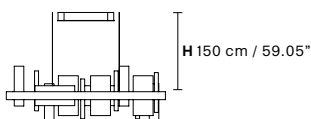

**Not available for Ribbon S80 and Ribbon S50*

Family

Suspension

Applique

Standard cables for all suspensions

RIBBON S200

L	200 cm / 78.74"
SP	8 cm / 3.14"
H	33 cm / 12.99"
UP	LED x 21.1W CRI>95 3000K - 1944 Nominal lm
DOWN	LED x 44.46 W CRI>95 3000K - 4104 Nominal lm
Dimmable:	0-10V

RIBBON S150

L	150 cm / 59.05"
SP	8 cm / 3.14"
H	33 cm / 12.99"
UP	LED x 17W CRI>95 3000K - 1296 Nominal lm
DOWN	LED x 33.5W CRI>95 3000K - 3024 Nominal lm
Dimmable:	0-10V

RIBBON S100

L	100 cm / 39.37"
SP	8 cm / 3.14"
H	33 cm / 12.99"
UP	LED x 9.36W CRI>95 3000K - 864 Nominal lm
DOWN	LED x 21.1 W CRI>95 3000K - 1944 Nominal lm
Dimmable:	0-10V

RIBBON S70

L	70 cm / 27.55"
SP	8 cm / 3.14"
H	33 cm / 12.99"
UP	LED x 7W CRI >95 3000K 927 Nominal lm
DOWN	LED x 15W CRI >95 3000K 2008 Nominal lm
Dimmable:	0-10V

RIBBON S80

L	80 cm / 31.49"
SP	80 cm / 31.49"
H	33 cm / 12.99"
UP	LED x 28.1W CRI>95 3000K - 3024 Nominal lm
DOWN	LED x 60.85 W CRI>95 3000K - 5184 Nominal lm
Dimmable:	0-10V

RIBBON S50

L	50 cm / 19.68"
SP	50 cm / 19.68"
H	33 cm / 12.99"
UP	LED x 15.21W CRI>95 3000K - 1404 Nominal lm
DOWN	LED x 32.76 W CRI>95 3000K - 3024 Nominal lm
Dimmable:	0-10V

: for the US market, refer to the relevant price list.