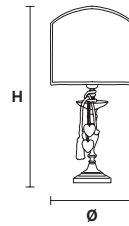

VE 1002 TL 1

Table Lamp

TECHNICAL INFORMATION

Ø	25 cm / 9.84"
H	55 cm / 21.65"

LIGHTING SYSTEM

1×E27×20 W max
(not included).

Base in fusione d'ottone dorata.

Gold plated solid brass base.