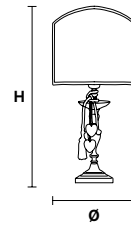

VE 1002 TL 1

Table Lamp

TECHNICAL INFORMATION

Ø	25 cm / 9.84"
H	55 cm / 21.65"

LIGHTING SYSTEM

1×E27×60 W max
(not included).

Base in fusione d'ottone dorata.

Gold plated solid brass base.