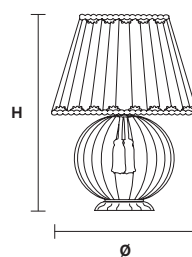

## TECHNICAL INFORMATION

Ø 30 cm / 11.80"  
H 41 cm / 16.20"

## LIGHTING SYSTEM

1×E27×20 W max  
(not included).

**Base in vetro di Murano soffiato e lavorato a mano.**

Hand made blown Murano glass base.

**G03**  
Shiny gold