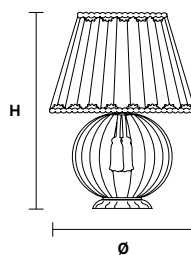

VE 1008/TL1

Table lamp

TECHNICAL INFORMATION

Ø 30 cm / 11.80"
H 41 cm / 16.20"

LIGHTING SYSTEM

1×E27×60 W max
(not included).

Base in vetro di Murano soffiato e lavorato a mano.

Hand made blown Murano glass base.