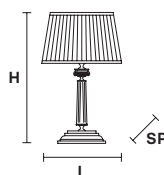

Base in fusione d'ottone dorata.

Gold plated solid brass base.

G03
Shiny gold

VE 1018 TL1 G

Table Lamp

TECHNICAL INFORMATION

L 25 cm / 9.84"
SP 25 cm / 9.84"
H 51 cm / 20.08"

LIGHTING SYSTEM

1×E27×20 W max
(not included).

VE 1018 TL1 P

Table Lamp

TECHNICAL INFORMATION

L 17 cm / 6.69"
SP 17 cm / 6.69"
H 41 cm / 16.14"

LIGHTING SYSTEM

1×E14×10 W max
(not included).