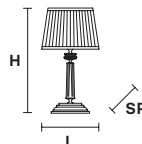

Base in fusione d'ottone dorata.

Gold plated solid brass base.

G03
Shiny gold

VE 1018 TL1 G

Table Lamp

TECHNICAL INFORMATION

L 25 cm / 9.84"
SP 25 cm / 9.84"
H 51 cm / 20.08"

LIGHTING SYSTEM

1×E27×20 W max
(not included).

VE 1018 TL1 P

Table Lamp

TECHNICAL INFORMATION

L 17 cm / 6.69"
SP 17 cm / 6.69"
H 41 cm / 16.14"

LIGHTING SYSTEM

1×E14×10 W max
(not included).