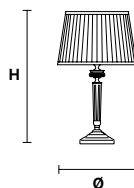

Base in fusione d'ottone dorata.

Gold plated solid brass base.

G03
Shiny gold

VE 1020 TL1 G

Table Lamp

CE

TECHNICAL INFORMATION

Ø 30 cm / 11.81"
H 54 cm / 21.26"

LIGHTING SYSTEM

1×E27×60 W max
(not included).

VE 1020 TL1 P

Table Lamp

CE

TECHNICAL INFORMATION

Ø 18 cm / 7.09"
H 40 cm / 15.75"

LIGHTING SYSTEM