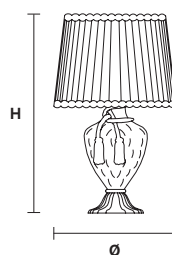

VE 1022/TL1

Table lamp

TECHNICAL INFORMATION

Ø	48 cm / 18.90"
H	76 cm / 30.00"

LIGHTING SYSTEM

1×E27×20 W max
(not included).

Base in vetro di Murano soffiato e lavorato a mano.

Hand made blown Murano glass base.