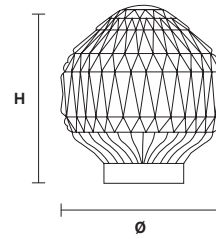

VE 1051 TL1 G

Table lamp

CE *

TECHNICAL INFORMATION

Ø 30 cm / 11.90"
H 26 cm / 10.25"
W 2 kg / 4.40 lb

LIGHTING SYSTEM

1×E14×10 W max
 (not included).

VE 1051 TL1 P

Table lamp

CE *

TECHNICAL INFORMATION

Ø 20 cm / 7.90"
H 22 cm / 8.70"
W 1.8 kg / 3.97 lb

LIGHTING SYSTEM

1×E14×10 W max
 (not included).

Base in vetro di Murano soffiato e lavorato a mano.

Hand made blown Murano glass base.