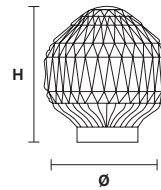

VE 1051 TL1 G

Table lamp

CE *

TECHNICAL INFORMATION

Ø 30 cm / 11.90"
H 26 cm / 10.25"
W 2 kg / 4.40 lb

LIGHTING SYSTEM

1×E14×10 W max
 (not included).

VE 1051 TL1 P

Table lamp

CE *

TECHNICAL INFORMATION

Ø 20 cm / 7.90"
H 22 cm / 8.70"
W 1.8 kg / 3.97 lb

LIGHTING SYSTEM

1×E14×10 W max
 (not included).

Base in vetro di Murano soffiato e lavorato a mano.

Hand made blown Murano glass base.