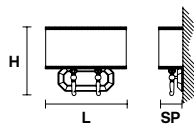

## TECHNICAL INFORMATION

<b>L</b>	37 cm / 14.57"
<b>SP</b>	11 cm / 4.33"
<b>H</b>	28 cm / 11.02"
<b>W</b>	5 kg / 11.02 lb

## LIGHTING SYSTEM

2×E14×40 W max  
(not included).

**Base in fusione d'ottone dorata.**

Gold plated solid brass base.

**G03**  
Shiny gold