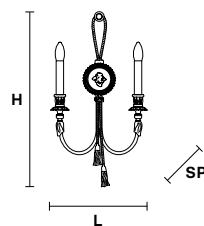

## VE 1071 A2

## Applique

## TECHNICAL INFORMATION

<b>L</b>	30 cm / 11.81"
<b>SP</b>	12 cm / 4.72"
<b>H</b>	55 cm / 21.65"
<b>W</b>	2.2 kg / 4.8 lb

## LIGHTING SYSTEM

2×E14×40 W max  
(not included).

**Base in fusione d'ottone dorata.**

Gold plated solid brass base.

**G03**  
Shiny gold