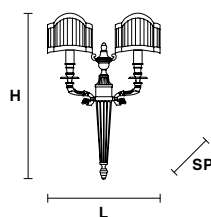

VE 1072 A2

Applique

TECHNICAL INFORMATION

L	40 cm / 15.75"
SP	18 cm / 7.09"
H	70 cm / 27.56"
W	3 kg / 6.61 lb

LIGHTING SYSTEM

2×E14×40 W max
(not included).

Base in fusione d'ottone dorata.

Gold plated solid brass base.