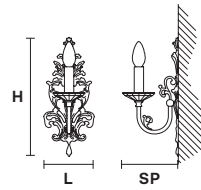

VE 1073 A1

Applique

CE

TECHNICAL INFORMATION

L	15 cm / 5.91"
SP	15 cm / 5.91"
H	33 cm / 12.99"
W	3 kg / 6.61 lb

LIGHTING SYSTEM

1×E14×10 W max
(not included).

VE 1073 A2

Applique

CE

TECHNICAL INFORMATION

L	22 cm / 8.66"
SP	12 cm / 4.72"
H	33 cm / 12.99"
W	5 kg / 11.02 lb

LIGHTING SYSTEM

2×E14×10 W max
(not included).

Telaio in fusione d'ottone dorato.

Gold plated solid brass frame.