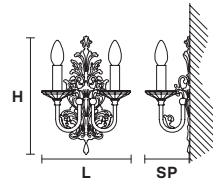

VE 1073 A1

Applique

CE

TECHNICAL INFORMATION

L	15 cm / 5.91"
SP	15 cm / 5.91"
H	33 cm / 12.99"
W	3 kg / 6.61 lb

LIGHTING SYSTEM

1×E14×10 W max
(not included).

VE 1073 A2

Applique

CE

TECHNICAL INFORMATION

L	22 cm / 8.66"
SP	12 cm / 4.72"
H	33 cm / 12.99"
W	5 kg / 11.02 lb

LIGHTING SYSTEM

2×E14×10 W max
(not included).

Telaio in fusione d'ottone dorato.

Gold plated solid brass frame.