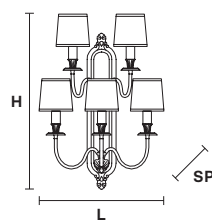

Telaio in fusione d'ottone dorato.

Gold plated solid brass frame.

G03
Shiny gold

VE 1074 A2

Applique

CE

TECHNICAL INFORMATION

L 40 cm / 15.75"
SP 18 cm / 7.09"
H 40 cm / 15.75"
W 3 kg / 6.61 lb

LIGHTING SYSTEM

2×E14×10 W max
(not included).

VE 1074 A3

Applique

CE

TECHNICAL INFORMATION

L 40 cm / 15.75"
SP 30 cm / 11.81"
H 45 cm / 17.72"
W 3.5 kg / 7.71 lb

LIGHTING SYSTEM

3×E14×10 W max
(not included).

VE 1074 A5

Applique

CE

TECHNICAL INFORMATION

L 55 cm / 21.65"
SP 35 cm / 13.78"
H 65 cm / 25.59"
W 5 kg / 11.02 lb

LIGHTING SYSTEM

5×E14×10 W max
(not included).