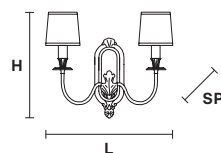

Telaio in fusione d'ottone dorato.

Gold plated solid brass frame.

G03
Shiny gold

VE 1074 A2

Applique

CE

TECHNICAL INFORMATION

L 40 cm / 15.75"
SP 18 cm / 7.09"
H 40 cm / 15.75"
W 3 kg / 6.61 lb

LIGHTING SYSTEM

2×E14×10 W max
(not included).

VE 1074 A3

Applique

CE

TECHNICAL INFORMATION

L 40 cm / 15.75"
SP 30 cm / 11.81"
H 45 cm / 17.72"
W 3.5 kg / 7.71 lb

LIGHTING SYSTEM

3×E14×10 W max
(not included).

VE 1074 A5

Applique

CE

TECHNICAL INFORMATION

L 55 cm / 21.65"
SP 35 cm / 13.78"
H 65 cm / 25.59"
W 5 kg / 11.02 lb

LIGHTING SYSTEM

5×E14×10 W max
(not included).