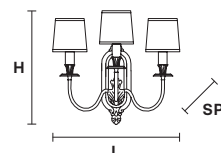

Telaio in fusione d'ottone dorato.

Gold plated solid brass frame.

G03
Shiny gold

VE 1074 A2

Applique

CE

TECHNICAL INFORMATION

L 40 cm / 15.75"
SP 18 cm / 7.09"
H 40 cm / 15.75"
W 3 kg / 6.61 lb

LIGHTING SYSTEM

2×E14×10 W max
(not included).

VE 1074 A3

Applique

CE

TECHNICAL INFORMATION

L 40 cm / 15.75"
SP 30 cm / 11.81"
H 45 cm / 17.72"
W 3.5 kg / 7.71 lb

LIGHTING SYSTEM

3×E14×10 W max
(not included).

VE 1074 A5

Applique

CE

TECHNICAL INFORMATION

L 55 cm / 21.65"
SP 35 cm / 13.78"
H 65 cm / 25.59"
W 5 kg / 11.02 lb

LIGHTING SYSTEM

5×E14×10 W max
(not included).