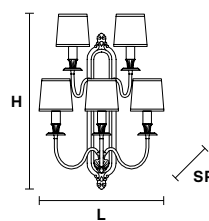

VE 1074 A5

Applique

CE

TECHNICAL INFORMATION

L 55 cm / 21.65"
SP 35 cm / 13.78"
H 65 cm / 25.59"
W 5 kg / 11.02 lb

LIGHTING SYSTEM

5×E14×40 W max
(not included).