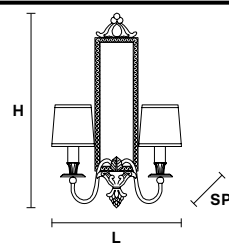

VE 1076 A2

Applique

TECHNICAL INFORMATION

L	35 cm / 13.78"
SP	18 cm / 7.09"
H	60 cm / 23.62"
W	4 kg / 8.81 lb

LIGHTING SYSTEM

2×E14×40 W max
(not included).

Base in fusione d'ottone dorata.

Gold plated solid brass base.