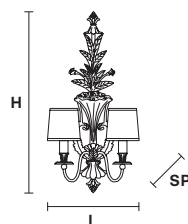

VE 1078 A2

Applique

TECHNICAL INFORMATION

L	40 cm / 15.75"
SP	25 cm / 9.84"
H	75 cm / 29.53"
W	4 kg / 8.81 lb

LIGHTING SYSTEM

2×E14×10 W max
(not included).

Telaio in fusione d'ottone dorato.

Gold plated solid brass frame.