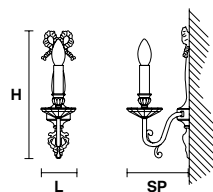

VE 1079 A1

Applique

CE

TECHNICAL INFORMATION

L	10 cm / 3.94"
SP	16 cm / 6.30"
H	36 cm / 14.17"
W	2.2 kg / 4.85 lb

LIGHTING SYSTEM

1×E14×40 W max
(not included).

VE 1079 A2

Applique

CE

TECHNICAL INFORMATION

L	23 cm / 9.06"
SP	12 cm / 4.72"
H	36 cm / 14.17"
W	3 kg / 6.61 lb

LIGHTING SYSTEM

2×E14×40 W max
(not included).

Base in fusione d'ottone dorata.

Gold plated solid brass base.