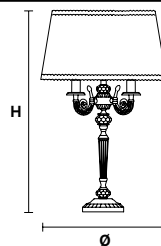

VE 1086 TL 1

Table lamp

CE *

TECHNICAL INFORMATION

Ø 18 cm / 7.09"
 H 38 cm / 14.96"
 W 1.2 kg / 2.64 lb

LIGHTING SYSTEM

1×E14×40 W max
 (not included).

VE 1086 TL 3

Table lamp

CE *

TECHNICAL INFORMATION

Ø 40 cm / 15.75"
 H 65 cm / 25.59"

LIGHTING SYSTEM

3×E14×40 W max
 (not included).

Telaio in ottone dorato.

Gold plated solid brass frame.