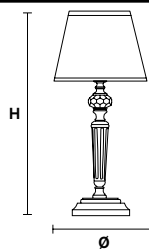

VE 1086 TL 1

Table lamp

CE *

TECHNICAL INFORMATION

Ø 18 cm / 7.09"
 H 38 cm / 14.96"
 W 1.2 kg / 2.64 lb

LIGHTING SYSTEM

1×E14×40 W max
 (not included).

VE 1086 TL 3

Table lamp

CE *

TECHNICAL INFORMATION

Ø 40 cm / 15.75"
 H 65 cm / 25.59"

LIGHTING SYSTEM

3×E14×40 W max
 (not included).

Telaio in ottone dorato.

Gold plated solid brass frame.