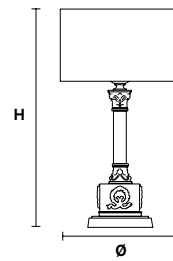

VE 1087 TL 1

Table lamp

CE

TECHNICAL INFORMATION

Ø	25 cm / 9.84"
H	41 cm / 16.14"
W	1.8 kg / 3.97 lb"

LIGHTING SYSTEM

1×E27×60 W max
(not included).

Telaio in ottone dorato anticato.

Antiqued gold plated solid brass frame.

**G20**

Antiqued gold