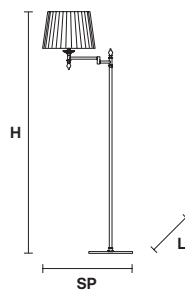

## VE 1090 STL 1

## TECHNICAL INFORMATION

<b>L</b>	36 cm / 14.17"
<b>SP</b>	70 cm / 27.56"
<b>H</b>	168 cm / 66.14"

## LIGHTING SYSTEM

1×E27×20 W max  
(not included).

**Telaio in ottone dorato.**

Gold plated solid brass frame.

**G03**  
Shiny gold