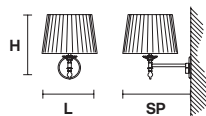

VE 1090 A1

Applique

TECHNICAL INFORMATION

L	22 cm / 8.66"
SP	34 cm / 13.39"
H	30 cm / 11.81"
W	3 kg / 6.61 lb

LIGHTING SYSTEM

1×E27×20 W max
(not included).

Telaio in ottone dorato.

Gold plated solid brass frame.