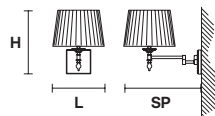

VE 1090 A1

Applique

TECHNICAL INFORMATION

L	22 cm / 8.66"
SP	48 cm / 18.90"
H	30 cm / 11.81"
W	3 kg / 6.61 lb

LIGHTING SYSTEM

1×E27×20 W max
(not included).

Telaio in ottone dorato.

Gold plated solid brass frame.