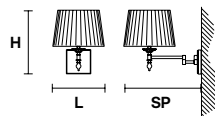

VE 1090 A1

Applique

TECHNICAL INFORMATION

L	26 cm / 10.24"
SP	48 cm / 18.90"
H	30 cm / 11.81"
W	3 kg / 6.61 lb

LIGHTING SYSTEM

1×E27×60 W max
(not included).

Telaio in ottone dorato.

Gold plated solid brass frame.