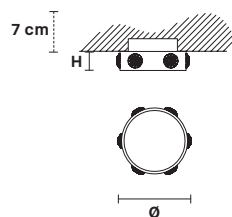

VE 1103

Spot

CE

TECHNICAL INFORMATION

Ø 10 cm / 3.94"
H 4 cm / 1.57"
W 0.4 kg / 0.88 lb

LIGHTING SYSTEM

1×GU10×15 W max
(not included).

**Faretto ad incasso in ottone dorato. Lampadine non incluse.
Foro a soffitto Ø 2.37".**

Solid brass gold plated spot light. Bulbs not included.
Hole Ø 2.37".

G03
Shiny gold