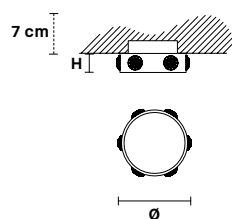

VE 1103

Spot

CE

TECHNICAL INFORMATIONS

Ø 10 cm / 3.94"
H 2.8 cm / 1.10"
W 0.4 kg / 0.88 lb

LIGHTING SYSTEM

1×GU10×50 W max
(not included).

**Faretto ad incasso in ottone dorato. Lampadine non incluse.
Foro a soffitto Ø 2.37".**

Solid brass gold plated spot light. Bulbs not included.
Hole Ø 2.37".

G03
Shiny gold