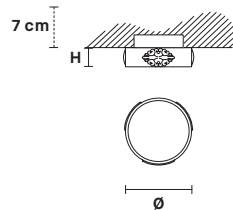

VE 1104

Spot

CE

TECHNICAL INFORMATIONS

Ø 10 cm / 3.94"
H 4 cm / 1.57"
W 0.7 kg / 1.54 lb

LIGHTING SYSTEM

1×GU10×15 W max
(not included).

**Faretto ad incasso in ottone dorato. Lampadine non incluse.
Foro a soffitto Ø 2.37".**

Solid brass gold plated spot light. Bulbs not included.
Hole Ø 2.37".

G03
Shiny gold