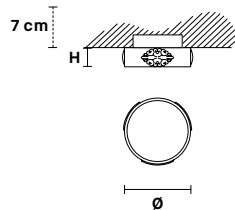

## TECHNICAL INFORMATION

**Ø** 10 cm / 3.94"  
**H** 3 cm / 1.18"  
**W** 0.7 kg / 1.54 lb

## LIGHTING SYSTEM

1×GU10×50 W max  
(not included).

**Faretto ad incasso in ottone dorato. Lampadine non incluse.  
Foro a soffitto Ø 2.37".**

Solid brass gold plated spot light. Bulbs not included.  
Hole Ø 2.37".