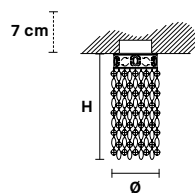

VE 1107 MC

Spot

CE

TECHNICAL INFORMATIONS

Ø 9.5 cm / 3.74"
H 20 cm / 7.87"
W 0.6 kg / 1.32 lb

LIGHTING SYSTEM

1×GU10×50 W max
 (not included).

VE 1107 TR

Spot

CE

TECHNICAL INFORMATIONS

Ø 9.5 cm / 3.74"
H 20 cm / 7.87"
W 0.6 kg / 1.32 lb

LIGHTING SYSTEM

1×GU10×50 W max
 (not included).

**Faretto ad incasso in ottone dorato. Lampadine non incluse.
 Foro a soffitto Ø 2.37".**

Solid brass gold plated spot light. Bulbs not included.
 Hole Ø 2.37".

G03
 Shiny gold