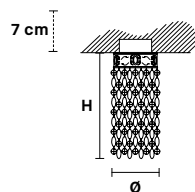

VE 1107 MC

Spot

CE

TECHNICAL INFORMATIONS

Ø 9.5 cm / 3.74"
H 20 cm / 7.87"
W 0.6 kg / 1.32 lb

LIGHTING SYSTEM

1×GU10×50 W max
 (not included).

VE 1107 TR

Spot

CE

TECHNICAL INFORMATIONS

Ø 9.5 cm / 3.74"
H 20 cm / 7.87"
W 0.6 kg / 1.32 lb

LIGHTING SYSTEM

1×GU10×50 W max
 (not included).

**Faretto ad incasso in ottone dorato. Lampadine non incluse.
 Foro a soffitto Ø 2.37".**

Solid brass gold plated spot light. Bulbs not included.
 Hole Ø 2.37".

G03
 Shiny gold