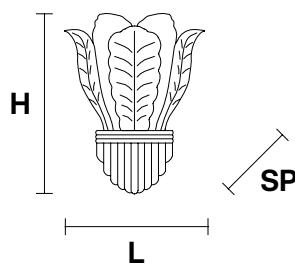

Telaio in metallo verniciato, diffusore in vetro in piastra lavorato a mano con finitura "graniglia".

Painted metal frame, diffuser in home made cast glass with "graniglia" finishing.

VE 1110 A1+1

Applique

TECHNICAL INFORMATION

L	45 cm / 17.72"
SP	23 cm / 9.06"
H	60 cm / 23.62"
W	12.5 kg / 27.55 lb

LIGHTING SYSTEM

1×E27×60 W max
1×E14×40 W max
(not included).