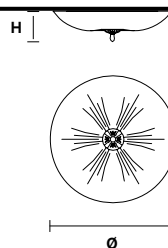

CE

TECHNICAL INFORMATIONS

Ø 65 cm / 25.60"
H 15 cm / 6.00"
W 14 kg / 30.86 lb

LIGHTING SYSTEM

5×E27×60 W max
 (not included).

VE 1115 PL5 TR

Ceiling

CE

TECHNICAL INFORMATIONS

Ø 65 cm / 25.60"
H 15 cm / 6.00"
W 14 kg / 30.86 lb

LIGHTING SYSTEM

5×E27×60 W max
 (not included).