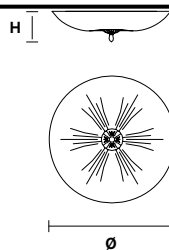

Telaio in metallo verniciato, diffusore in vetro in piastra lavorato a mano con finitura "graniglia".

Painted metal frame, diffuser in home made cast glass with "graniglia" finishing.

VE 1115 PL5 AMB

Ceiling

CE

TECHNICAL INFORMATIONS

Ø 65 cm / 25.60"
H 15 cm / 6.00"
W 14 kg / 30.86 lb

LIGHTING SYSTEM

5×E27×60 W max
 (not included).

VE 1115 PL5 TR

Ceiling

CE

TECHNICAL INFORMATIONS

Ø 65 cm / 25.60"
H 15 cm / 6.00"
W 14 kg / 30.86 lb

LIGHTING SYSTEM

5×E27×60 W max
 (not included).