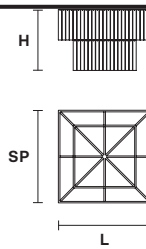

CE

TECHNICAL INFORMATION

L 80 cm / 31.50"
SP 80 cm / 31.50"
H 80 cm / 31.50"
W 45 kg / 99.20 lb

LIGHTING SYSTEM

12×E27×20 W max
 (not included).

VE 1120 PL14

Ceiling

CE

TECHNICAL INFORMATION

L 100 cm / 39.40"
SP 100 cm / 39.40"
H 80 cm / 31.50"
W 55 kg / 121.25 lb

LIGHTING SYSTEM

14×E27×20 W max
 (not included).

VE 1120 PL16

Ceiling

CE

TECHNICAL INFORMATION

L 120 cm / 47.30"
SP 120 cm / 47.30"
H 80 cm / 31.50"
W 71 kg / 156.52 lb

LIGHTING SYSTEM

16×E27×20 W max
 (not included).