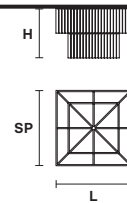

CE

TECHNICAL INFORMATION

L 80 cm / 31.50"
SP 80 cm / 31.50"
H 80 cm / 31.50"
W 45 kg / 99.20 lb

LIGHTING SYSTEM

12×E27×20 W max
 (not included).

VE 1120 PL14

Ceiling

CE

TECHNICAL INFORMATION

L 100 cm / 39.40"
SP 100 cm / 39.40"
H 80 cm / 31.50"
W 55 kg / 121.25 lb

LIGHTING SYSTEM

14×E27×20 W max
 (not included).

VE 1120 PL16

Ceiling

CE

TECHNICAL INFORMATION

L 120 cm / 47.30"
SP 120 cm / 47.30"
H 80 cm / 31.50"
W 71 kg / 156.52 lb

LIGHTING SYSTEM

16×E27×20 W max
 (not included).