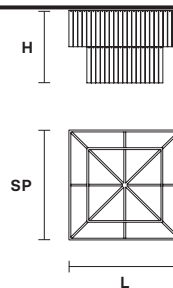

CE

TECHNICAL INFORMATION

L 80 cm / 31.50"
SP 80 cm / 31.50"
H 80 cm / 31.50"
W 45 kg / 99.20 lb

LIGHTING SYSTEM

12×E27×20 W max
 (not included).

VE 1120 PL14

Ceiling

CE

TECHNICAL INFORMATION

L 100 cm / 39.40"
SP 100 cm / 39.40"
H 80 cm / 31.50"
W 55 kg / 121.25 lb

LIGHTING SYSTEM

14×E27×20 W max
 (not included).

VE 1120 PL16

Ceiling

CE

TECHNICAL INFORMATION

L 120 cm / 47.30"
SP 120 cm / 47.30"
H 80 cm / 31.50"
W 71 kg / 156.52 lb

LIGHTING SYSTEM

16×E27×20 W max
 (not included).