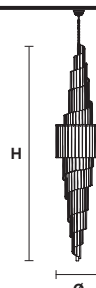

Telaio in metallo verniciato, diffusore in vetro in piastra lavorato a mano con finitura "graniglia".

Painted metal frame, diffuser in home made cast glass with "graniglia" finishing.

VE 1144 S20

Suspension

TECHNICAL INFORMATION

Ø 50 cm / 19.70"
H 230 cm / 90.55"
W 105 kg / 231 lb

LIGHTING SYSTEM

1×E14×10 W max
 19×E27×20 W max
 (not included)

VE 1144 S30

Suspension

TECHNICAL INFORMATION

Ø 80 cm / 31.50"
H 360 cm / 141.73"
W 240 kg / 529.1 lb

LIGHTING SYSTEM

30×E27×20 W max
 (not included).

VE 1144 S40

Suspension

TECHNICAL INFORMATION

Ø 100 cm / 39.40"
H 450 cm / 177.20"
W 360 kg / 793.6 lb

LIGHTING SYSTEM

40×E27×20 W max
 (not included).

VE 1144 S52

Suspension

TECHNICAL INFORMATION

Ø 120 cm / 47.30"
H 500 cm / 196.90"
W 580 kg / 1278 lb

LIGHTING SYSTEM

52×E27×20 W max
 (not included).