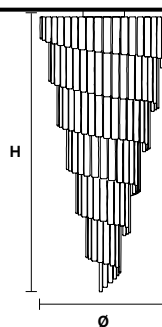

VE 1146 PL14

Ceiling

CE

TECHNICAL INFORMATION

| | |
|---|-------------------|
| Ø | 70 cm / 27.56" |
| H | 140 cm / 55.20" |
| W | 63 kg / 138.89 lb |

LIGHTING SYSTEM

14×E27×60 W max
(not included).

Telaio in metallo verniciato, diffusore in vetro in piastra lavorato a mano con finitura "graniglia".

Painted metal frame, diffuser in home made cast glass with "graniglia" finishing.