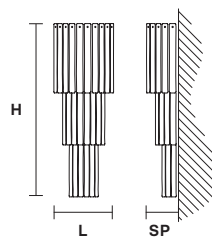

VE 1146 A4

Applique

TECHNICAL INFORMATIONS

L	26 cm / 10.25"
SP	14 cm / 5.55"
H	70 cm / 27.56"
W	12 kg / 26.45 lb

LIGHTING SYSTEM

4×E14×10 W max
(not included).

Telaio in metallo verniciato, diffusore in vetro in piastra lavorato a mano con finitura "graniglia".

Painted metal frame, diffuser in home made cast glass with "graniglia" finishing.