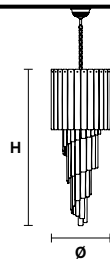

Telaio in metallo verniciato, diffusore in vetro in piastra lavorato a mano con finitura "graniglia".

Painted metal frame, diffuser in home made cast glass with "graniglia" finishing.

VE 1149 S7

Suspension

TECHNICAL INFORMATIONS

Ø 40 cm / 15.75"
 H 90 cm / 35.50"
 W 28 kg / 61.72 lb

LIGHTING SYSTEM

7×E14×40 W max
 (not included).

VE 1149 S16

Suspension

TECHNICAL INFORMATIONS

Ø 50 cm / 19.70"
 H 160 cm / 63.00"
 W 35 kg / 77.16 lb

LIGHTING SYSTEM

16×E14×40 W max
 (not included).

Ⓜ : for the US market, refer to the relevant price list.